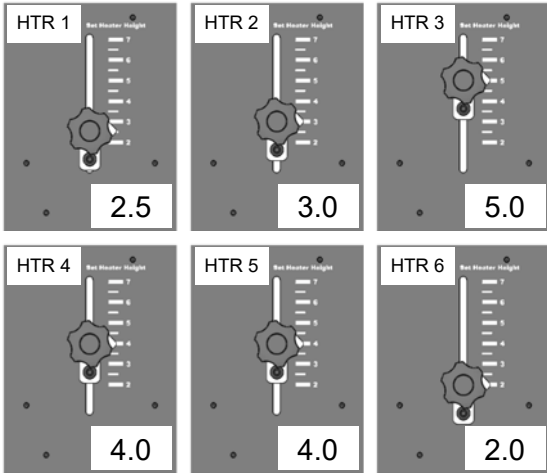

The profiles and settings in this document are starting points only. Results may vary depending on shop temperature and humidity, and the brand of ink and/or shirt used.

LittleRed X3-D 2 Chamber Profiles

2.5 Minute Profile

2.0 Minute Profile