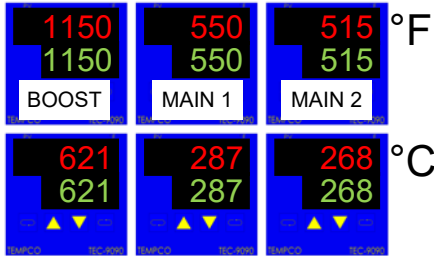

The profiles and settings in this document are starting points only. Results may vary depending on shop temperature and humidity, and the brand of ink and/or shirt used.

LittleRed X3-D 2 Chamber Profiles

2.5 Minute Profile

2.0 Minute Profile