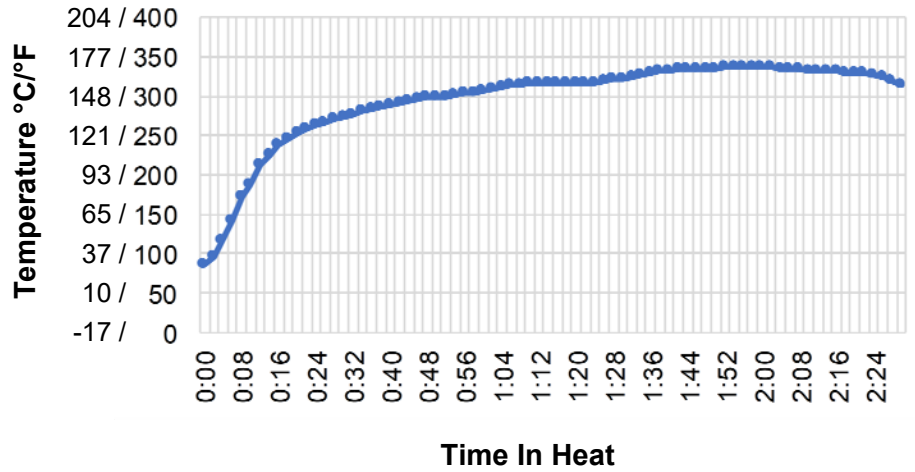

The profiles and settings in this document are starting points only. Results may vary depending on shop temperature and humidity, and the brand of ink and/or shirt used.

LittleRed X3-D 2 Chamber Profiles

2.5 Minute Profile

2.0 Minute Profile